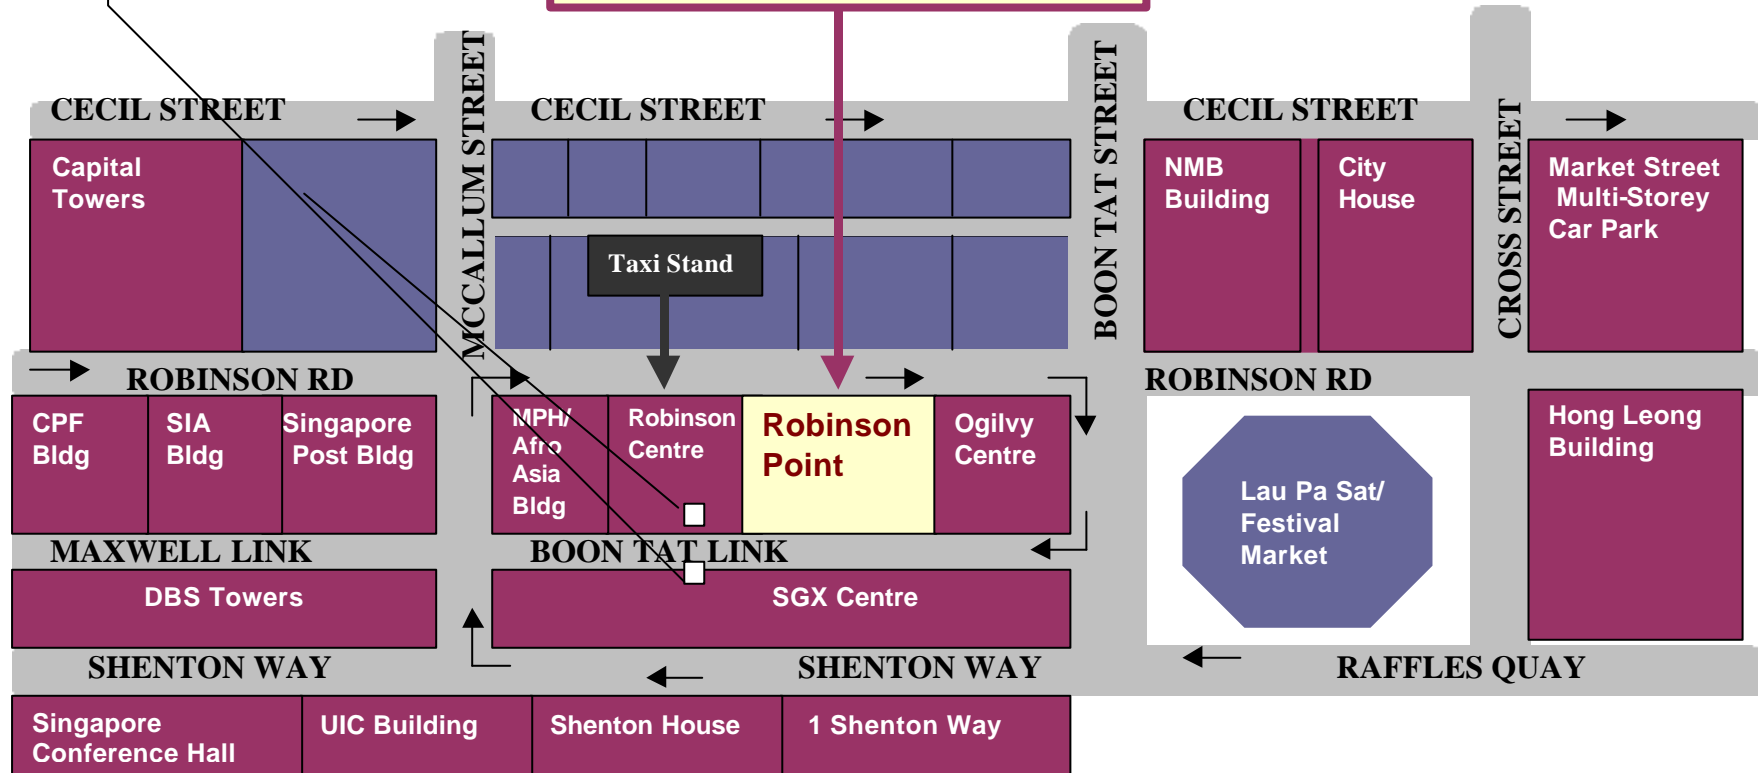

Alban Tay Mahtani & de Silva

**39 Robinson Road #07-01
Robinson Point
Singapore 068911**

Tel: 6534 5266

Car Park Entrances

Buildings with hourly Parking facilities

1. SGX Centre (\$2.00 per half hr – Entrance by Boon Tat Link)
2. Robinson Centre (\$2.00 per half hour- Entrance by Boon Tat Link)
3. Market Street Multi-Storey (\$1.70 per half hour)
4. 1 Shenton Way (\$1.00 per half hour)
5. Shenton House (\$2.50 per half hour)

Instructions to Taxi Drivers coming from Shenton Way

1. To Robinson Road turn into McCallum Street
2. To stop at the Taxi Stand after MPH on the right side.

Instructions to Taxi Drivers coming from ECP/Tanjong Pagar

1. To Robinson Road.
2. To Stop at the Taxi Stand after MPH